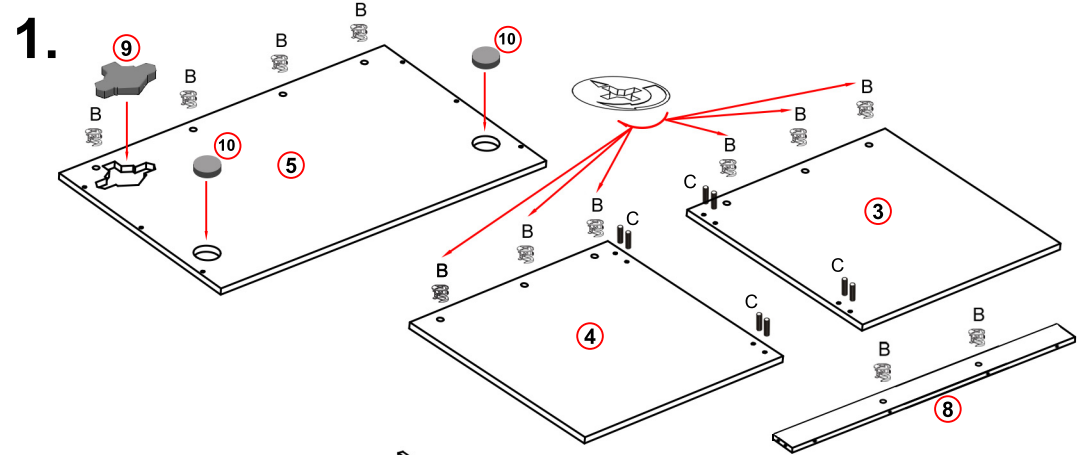

# 36

HV36, HV36B  
91 x 46 x 46cm  
36" x 18" x 18"

INFORMATION

# HabiStat Vivarium Assembly Instructions

Thank you for choosing a HabiStat product. Please read the instructions carefully and refer to diagrams before use. Retain all documents for future reference.

2. (May require 2 People)