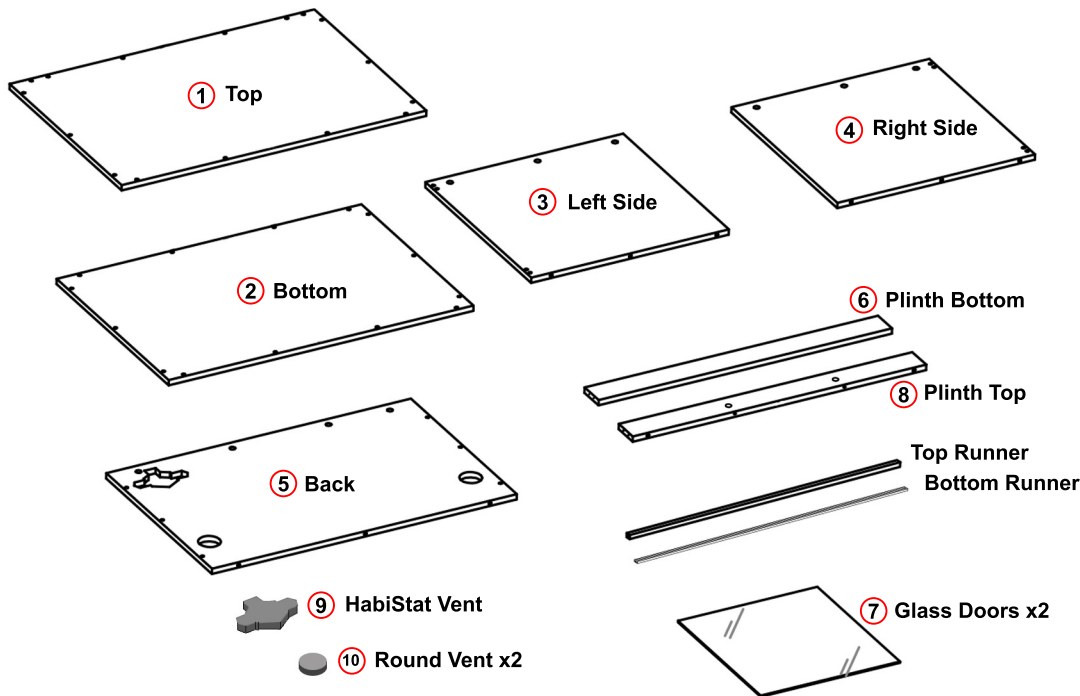

HabiStat Vivarium Assembly Instructions

Thank you for choosing a HabiStat product. Please read the instructions carefully and refer to diagrams before use. Retain all documents for future reference.