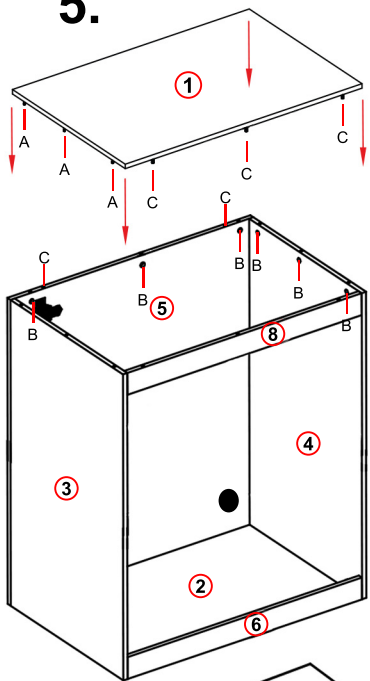

Vivarium

Assembly Instructions

2436

HV2436, HV2436B

61 x 46 x 91cm

24" x 18" x 36"

INFORMATION

Monkfield Nutrition Ltd, Arthur Rickwood Farm, Chatteris Road, Mepal, Ely, Cambridgeshire, CB6 2AZ
www.habistat.com info@habistat.com

5.