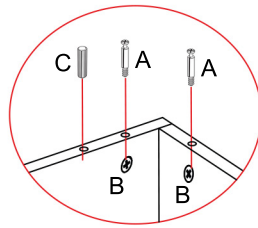

INFORMATION

Monkfield Nutrition Ltd, Arthur Rickwood Farm, Chatteris Road, Mepal, Ely, Cambridgeshire, CB6 2AZ
www.habistat.com info@habistat.com

5.