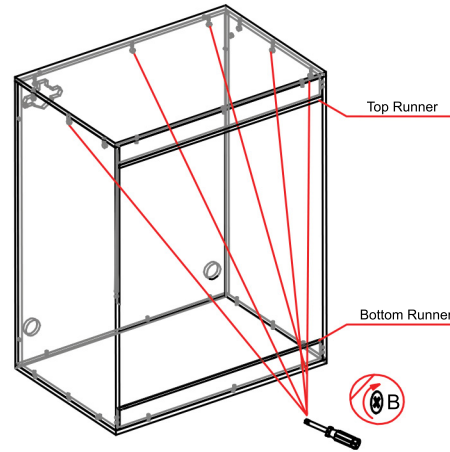

HabiStat

Vivarium

Assembly Instructions

2436

HV2436, HV2436B

61 x 46 x 91cm

24" x 18" x 36"

INFORMATION

Monkfield Nutrition Ltd, Arthur Rickwood Farm, Chatteris Road, Mepal, Ely, Cambridgeshire, CB6 2AZ
www.habistat.com info@habistat.com

5.

6.

7.

8. (Optional)

If you are creating a humid environment we recommend sealing all the joints with a suitable silicone sealant.
*Sold separately