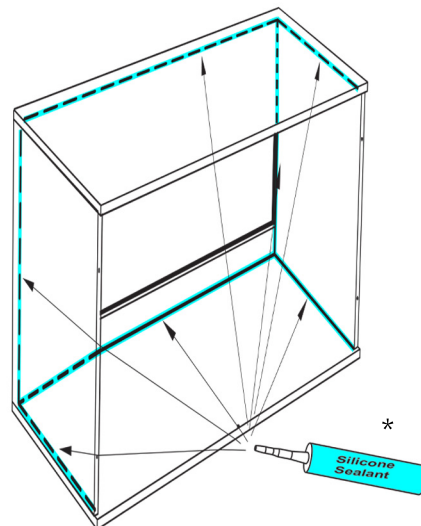

8. (Optional)

If you are creating a humid environment we recommend sealing all the joints with a suitable silicone sealant.
*Sold separately