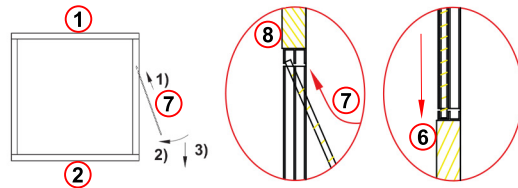

HabiStat

Vivarium

Assembly Instructions

2436

HV2436, HV2436B

61 x 46 x 91cm

24" x 18" x 36"

INFORMATION

Monkfield Nutrition Ltd, Arthur Rickwood Farm, Chatteris Road, Mepal, Ely, Cambridgeshire, CB6 2AZ
www.habistat.com info@habistat.com

5.

6.

7.

8. (Optional)

If you are creating a humid environment we recommend sealing all the joints with a suitable silicone sealant.
*Sold separately