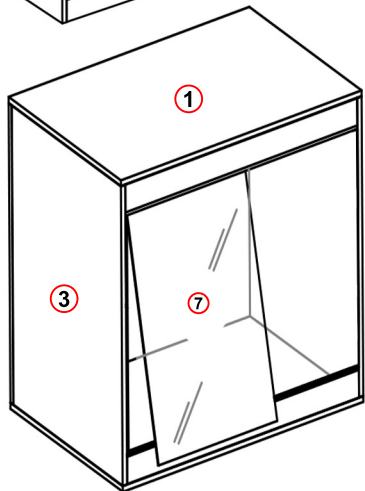

HabiStat

Vivarium

Assembly Instructions

2436

HV2436, HV2436B

61 x 46 x 91cm

24" x 18" x 36"

INFORMATION

Monkfield Nutrition Ltd, Arthur Rickwood Farm, Chatteris Road, Mepal, Ely, Cambridgeshire, CB6 2AZ
www.habistat.com info@habistat.com

5.

6.

7.

8. (Optional)

If you are creating a humid environment we recommend sealing all the joints with a suitable silicone sealant.
*Sold separately