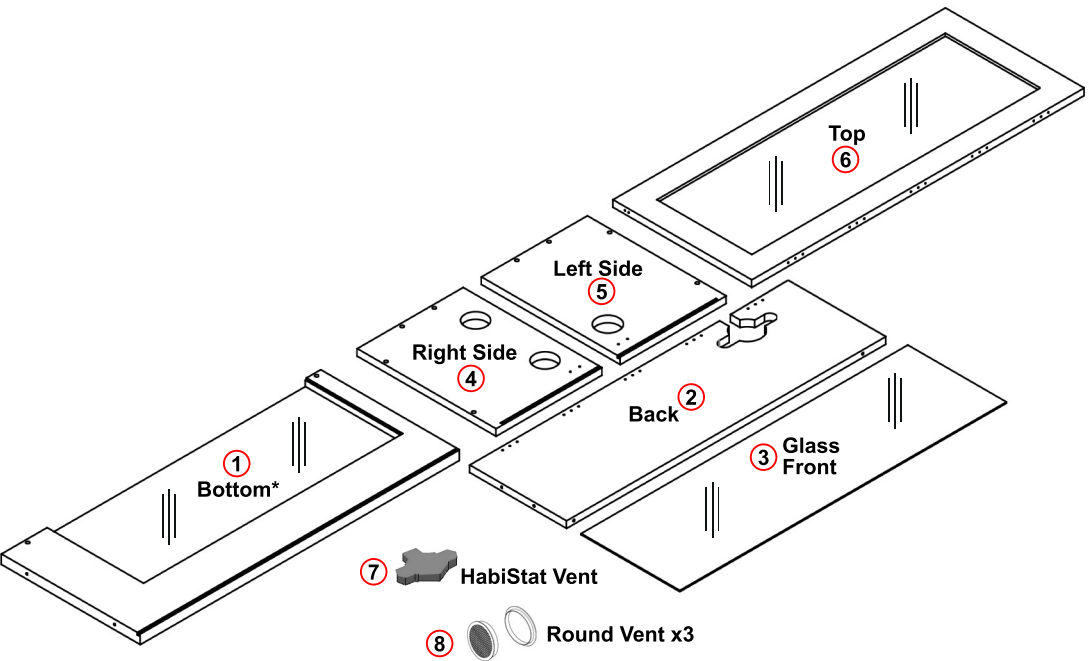

HabiStat

Tall Terrainium Assembly Instructions

36T

HT36T, HT36TB
91 x 38 x 30cm
36" x 15" x 12"

INFORMATION

Monkfield Nutrition Ltd, Arthur Rickwood Farm, Chatteris Road, Mepal, Ely, Cambridgeshire, CB6 2AZ
www.habistat.com info@habistat.com

HabiStat Tall Terrainium Assembly Instructions

Thank you for choosing a HabiStat product. Please read the instructions carefully and refer to diagrams before use. Retain all documents for future reference.

1.

2.

3.