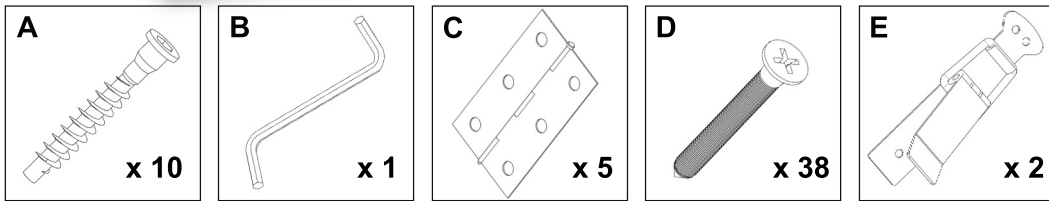

HabiStat Tall Terrainium Assembly Instructions

Thank you for choosing a HabiStat product. Please read the instructions carefully and refer to diagrams before use. Retain all documents for future reference.