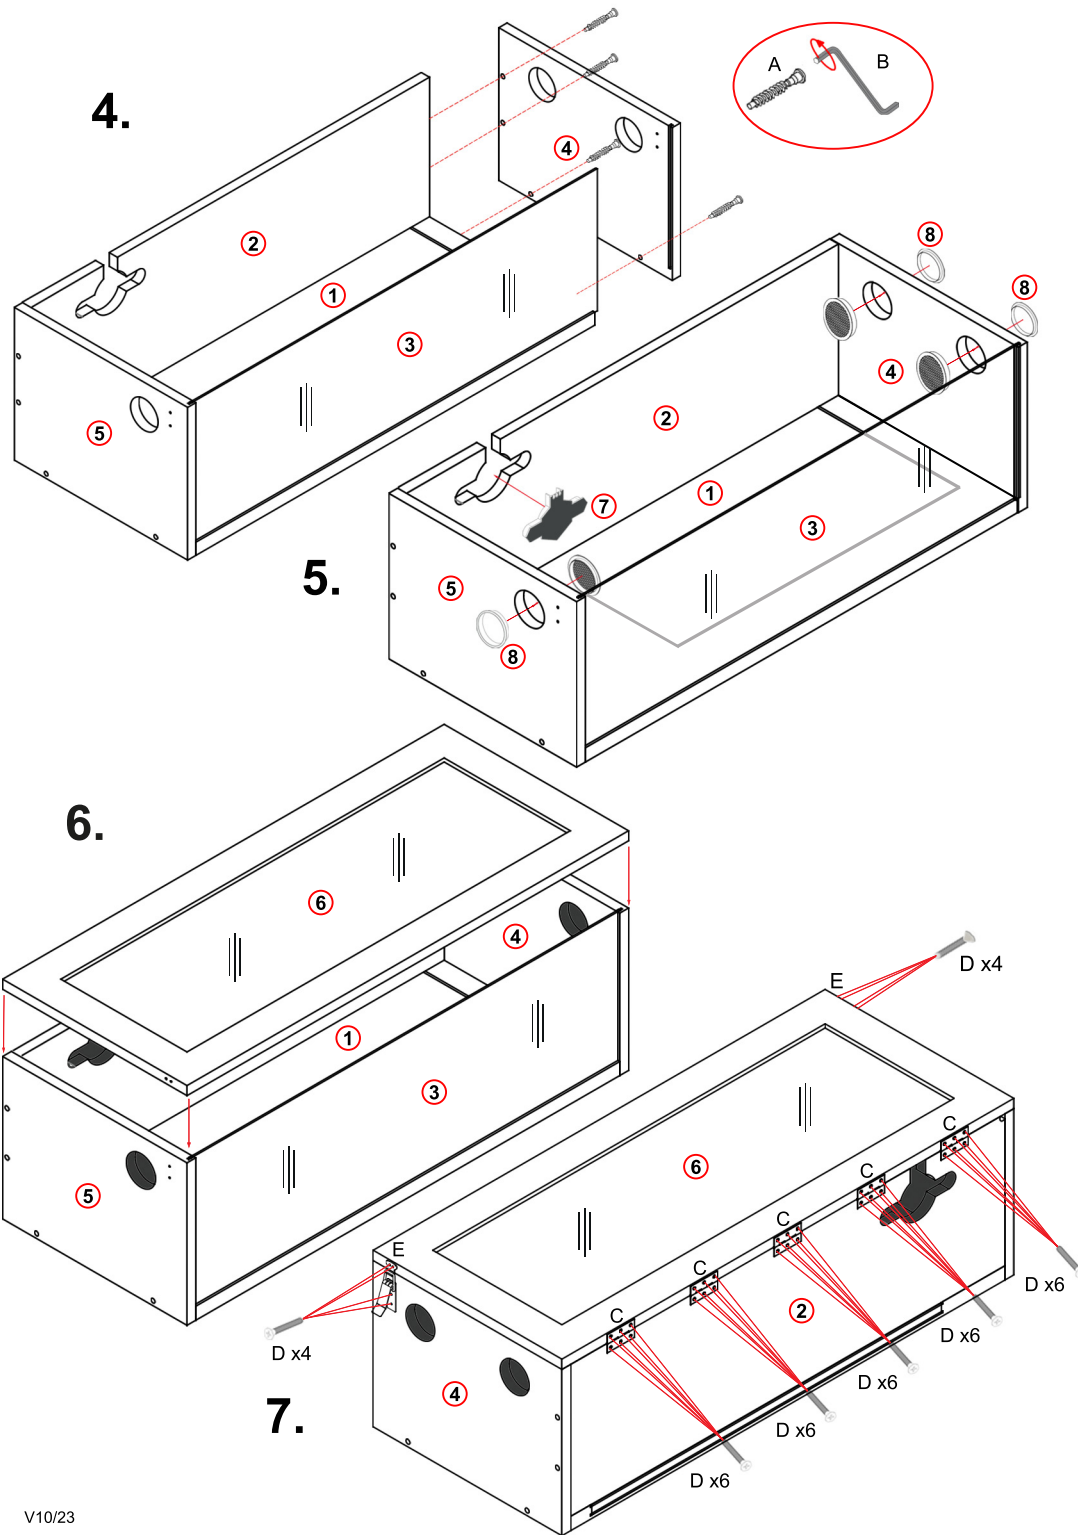

HabiStat

Tall Terrainium Assembly Instructions

36T

HT36T, HT36TB
91 x 38 x 30cm
36" x 15" x 12"

INFORMATION

Monkfield Nutrition Ltd, Arthur Rickwood Farm, Chatteris Road, Mepal, Ely, Cambridgeshire, CB6 2AZ
www.habistat.com info@habistat.com

HabiStat Tall Terrainium Assembly Instructions

Thank you for choosing a HabiStat product. Please read the instructions carefully and refer to diagrams before use. Retain all documents for future reference.