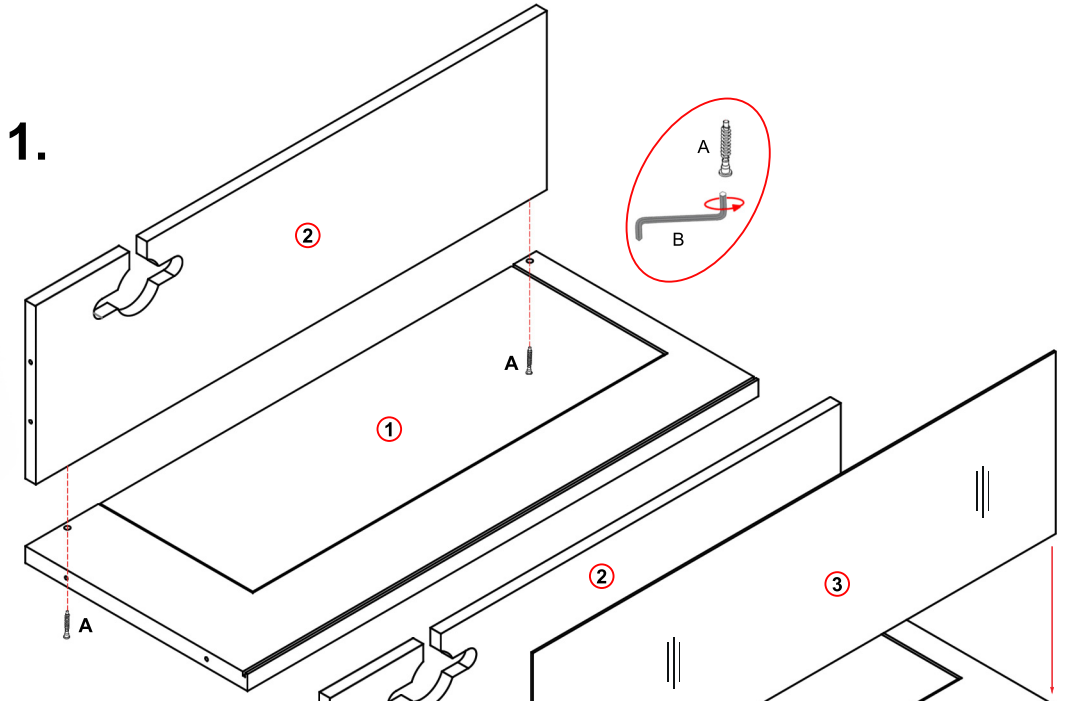

HabiStat Tall Terrainium Assembly Instructions

Thank you for choosing a HabiStat product. Please read the instructions carefully and refer to diagrams before use. Retain all documents for future reference.

1.

2.

3.