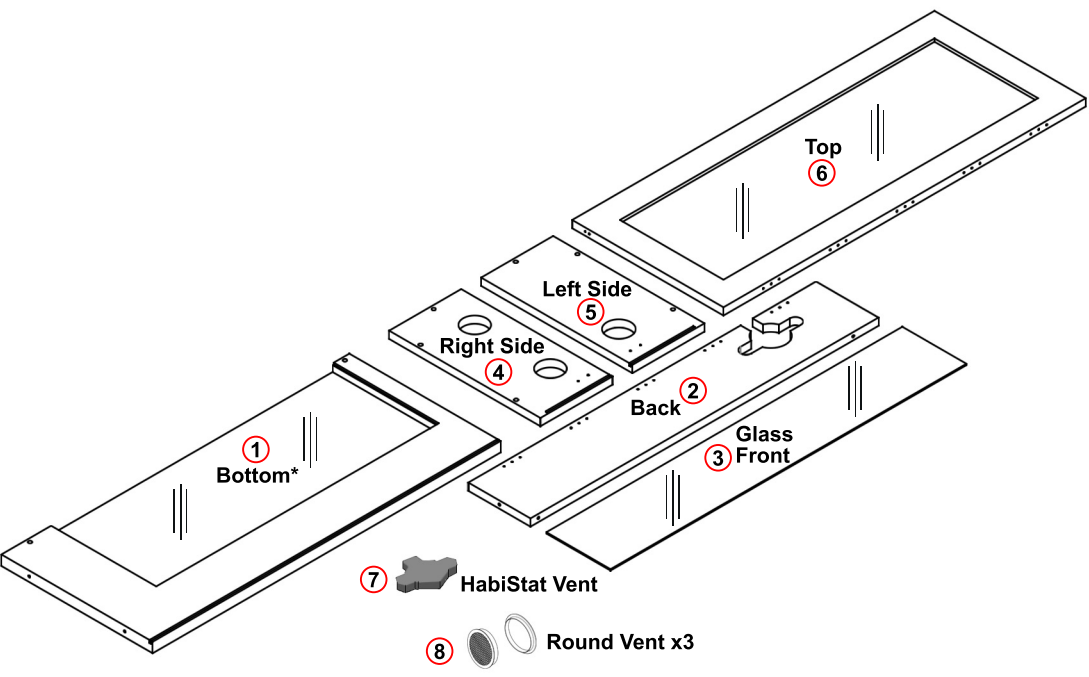

HabiStat Terrainium Assembly Instructions

Thank you for choosing a HabiStat product. Please read the instructions carefully and refer to diagrams before use. Retain all documents for future reference.

* Do not remove black foam insulation from bottom panel