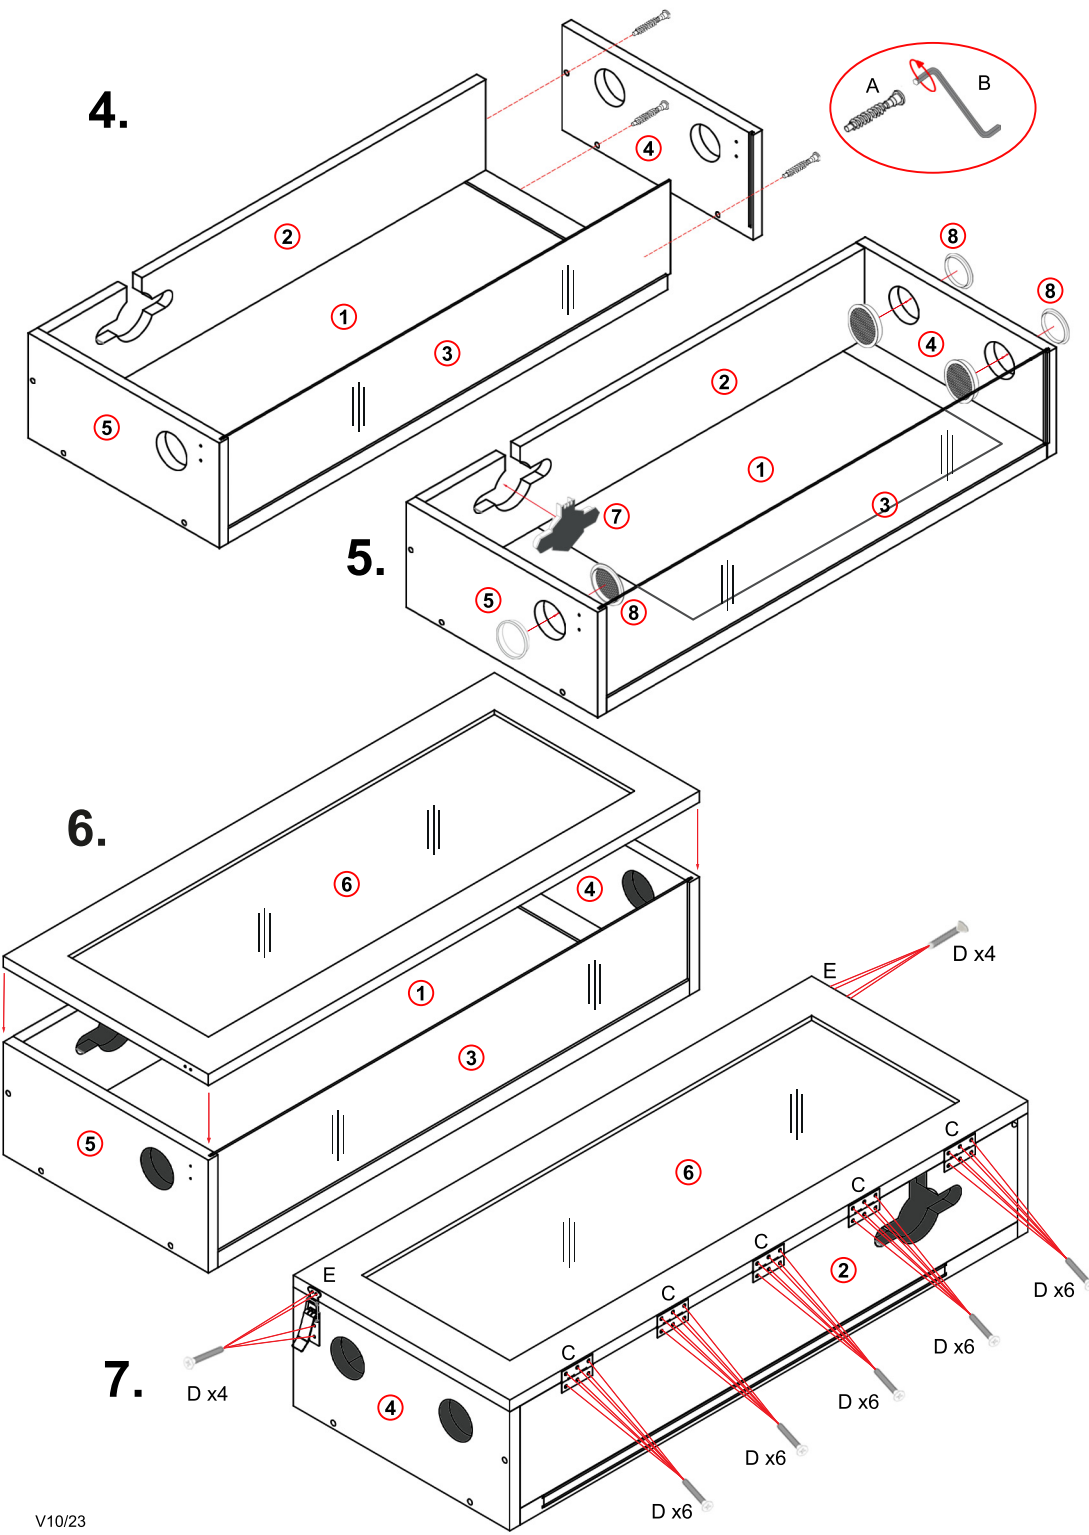

## Terrainium Assembly Instructions

# 36

HT36, HT36B  
91 x 38 x 20cm  
36" x 15" x 8"

INFORMATION

Monkfield Nutrition Ltd, Arthur Rickwood Farm, Chatteris Road, Mepal, Ely, Cambridgeshire, CB6 2AZ  
www.habistat.com info@habistat.com