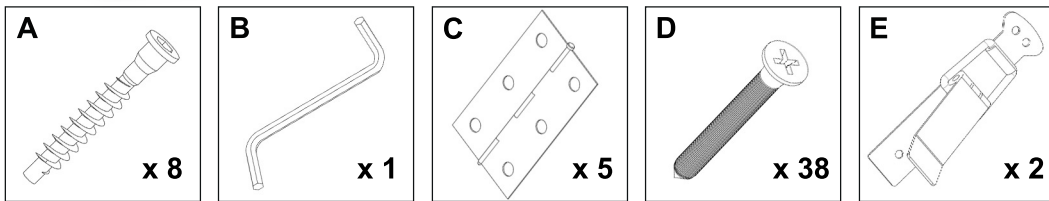

HabiStat Terrainium Assembly Instructions

Thank you for choosing a HabiStat product. Please read the instructions carefully and refer to diagrams before use. Retain all documents for future reference.

* Do not remove black foam insulation from bottom panel