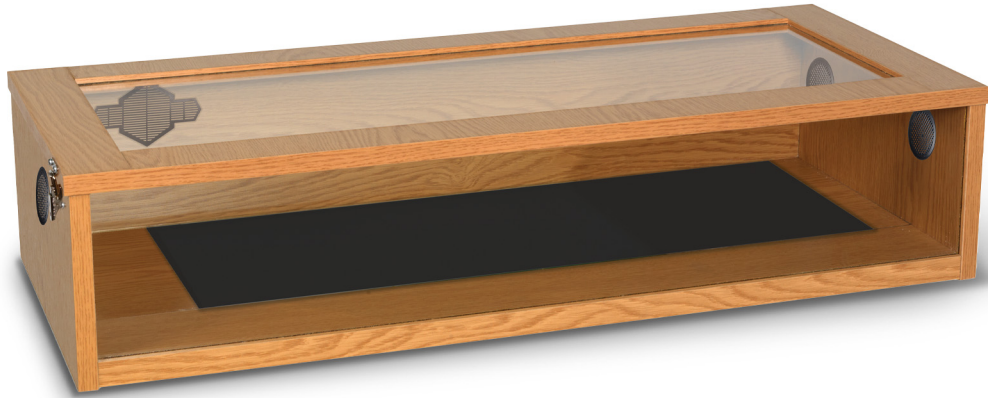

HabiStat Terrainium Assembly Instructions

Thank you for choosing a HabiStat product. Please read the instructions carefully and refer to diagrams before use. Retain all documents for future reference.

* Do not remove black foam insulation from bottom panel