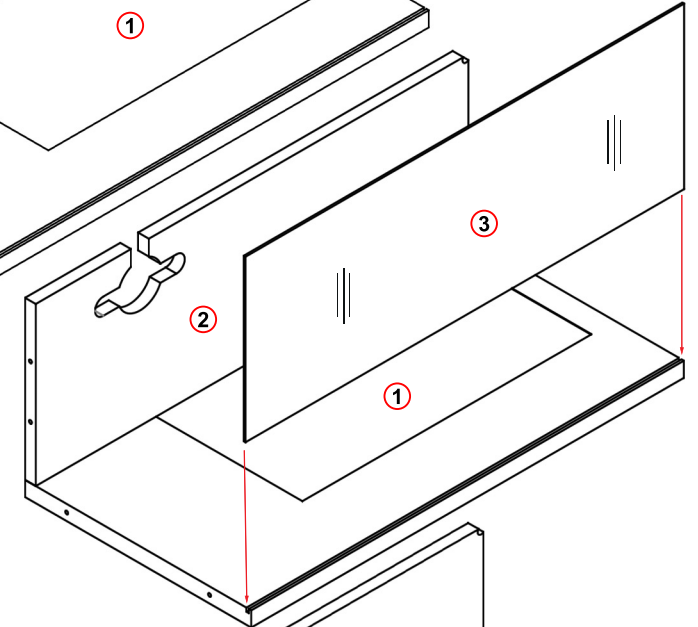

HabiStat

Tall Terrainium Assembly Instructions

30T

HT30T, HT30TB
76 x 38 x 30cm
30" x 15" x 12"

INFORMATION

HabiStat Tall Terrainium Assembly Instructions

Thank you for choosing a HabiStat product. Please read the instructions carefully and refer to diagrams before use. Retain all documents for future reference.

* Do not remove black foam insulation from bottom panel

1.

2.

3.