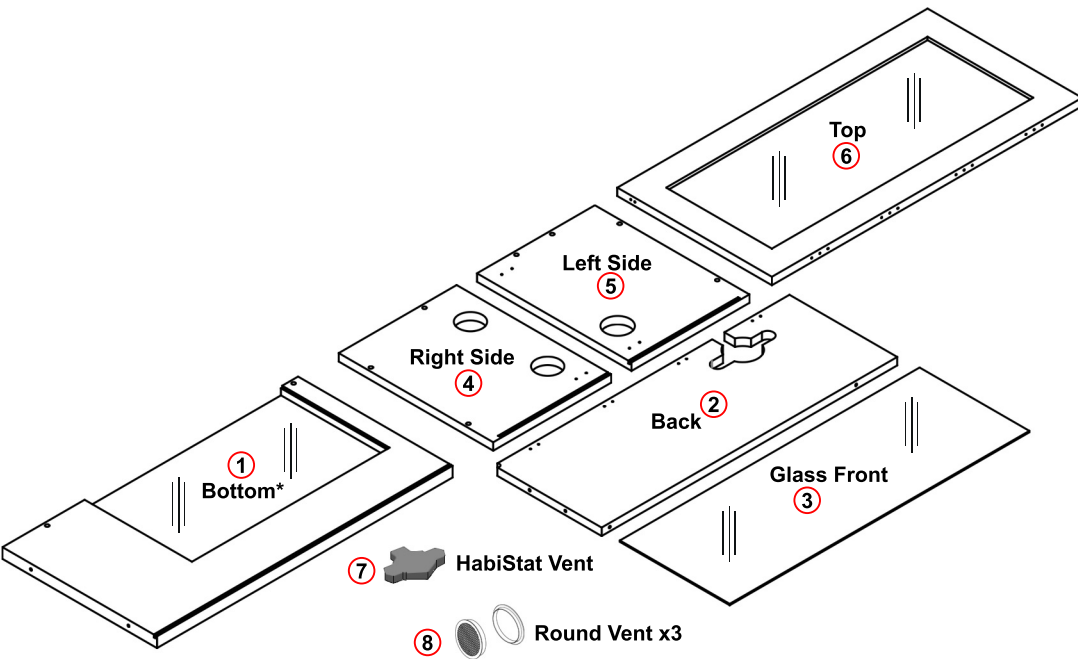

HabiStat

Tall Terrainium Assembly Instructions

30T

HT30T, HT30TB
76 x 38 x 30cm
30" x 15" x 12"

INFORMATION

HabiStat Tall Terrainium Assembly Instructions

Thank you for choosing a HabiStat product. Please read the instructions carefully and refer to diagrams before use. Retain all documents for future reference.

* Do not remove black foam insulation from bottom panel

1.

2.

3.