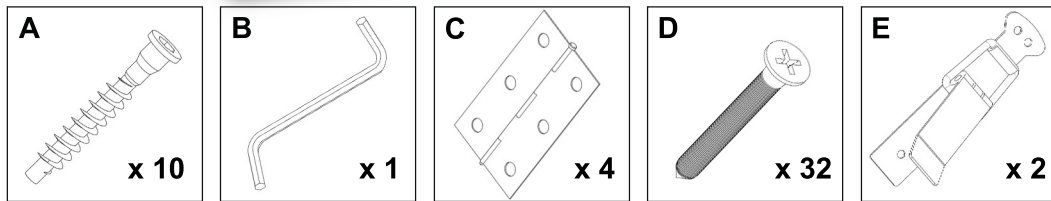

HabiStat

Tall Terrainium Assembly Instructions

30T

HT30T, HT30TB
76 x 38 x 30cm
30" x 15" x 12"

INFORMATION

HabiStat Tall Terrainium Assembly Instructions

Thank you for choosing a HabiStat product. Please read the instructions carefully and refer to diagrams before use. Retain all documents for future reference.