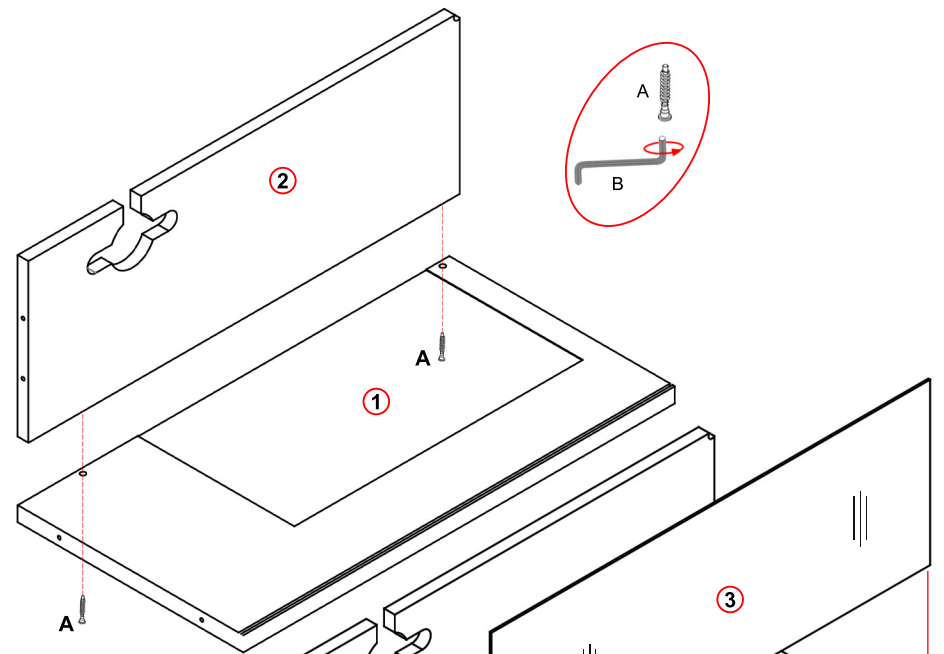

* Do not remove black foam insulation from bottom panel

1.