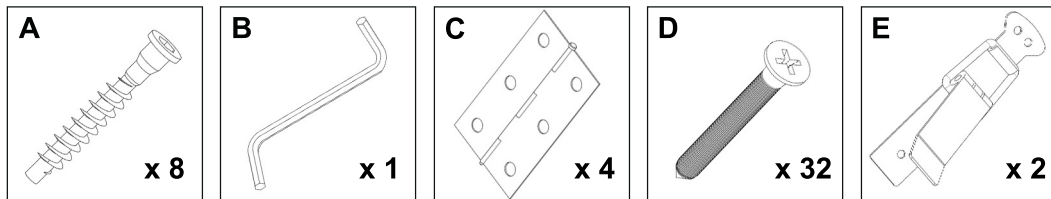

HabiStat Terrainium Assembly Instructions

Thank you for choosing a HabiStat product. Please read the instructions carefully and refer to diagrams before use. Retain all documents for future reference.

* Do not remove black foam insulation from bottom panel