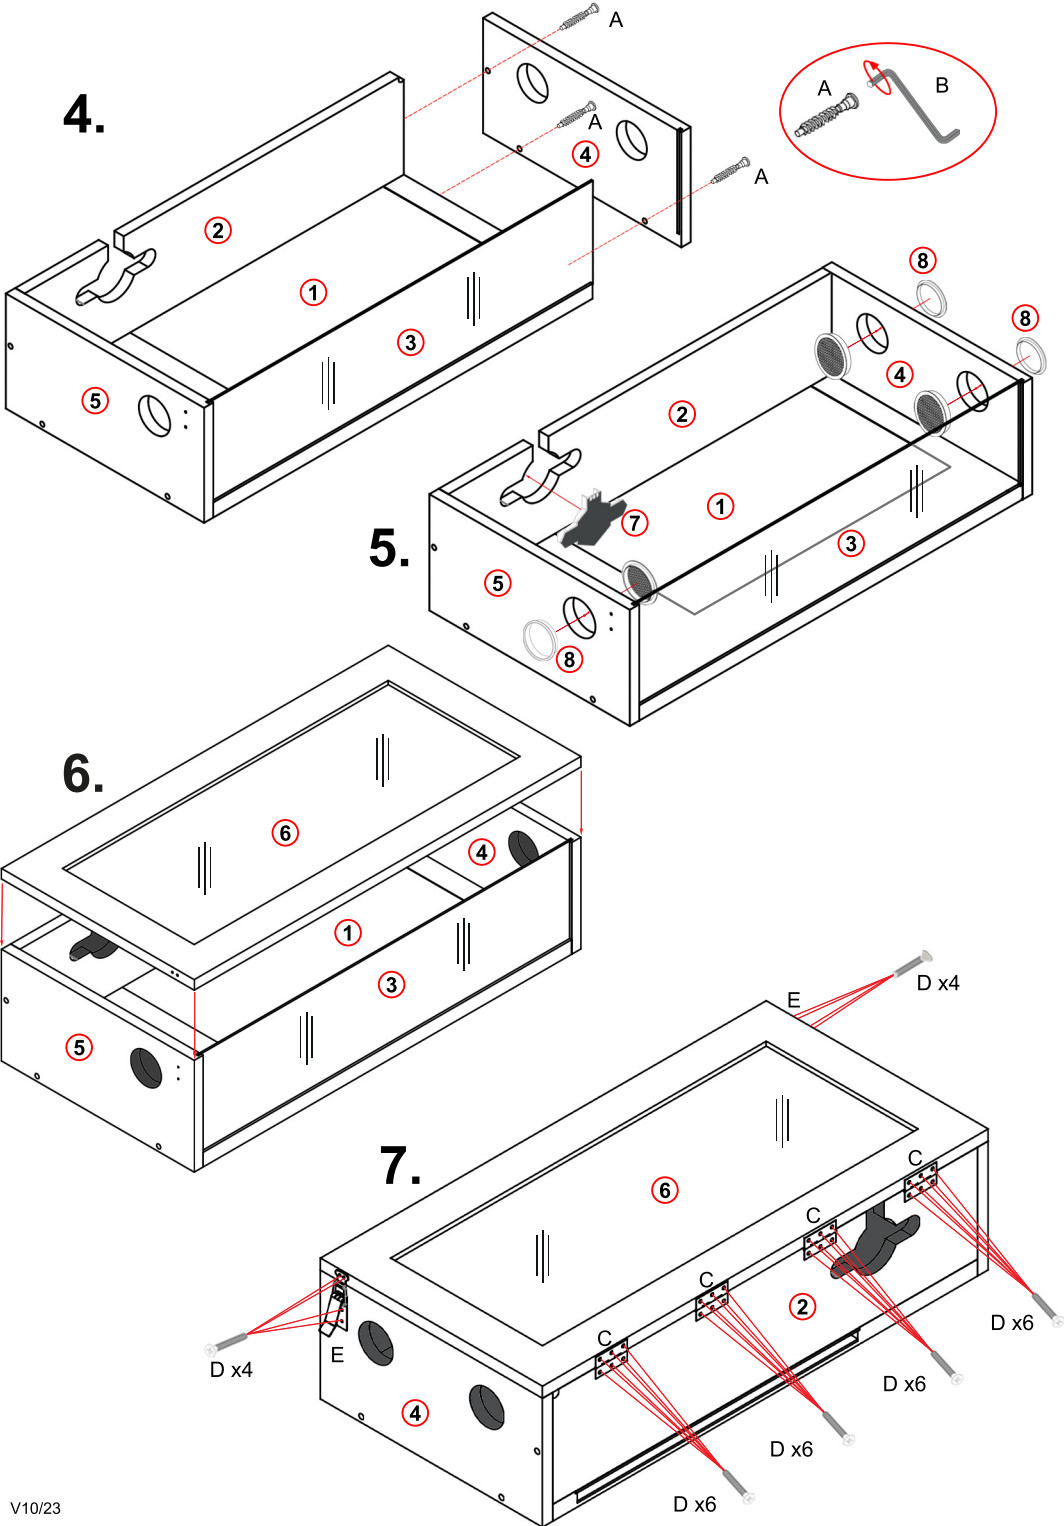

## Terrainium Assembly Instructions

# 30

HT30, HT30B  
76 x 38 x 20cm  
30" x 15" x 8"

INFORMATION

Monkfield Nutrition Ltd, Arthur Rickwood Farm, Chatteris Road, Mepal, Ely, Cambridgeshire, CB6 2AZ  
[www.habistat.com](http://www.habistat.com) [info@habistat.com](mailto:info@habistat.com)