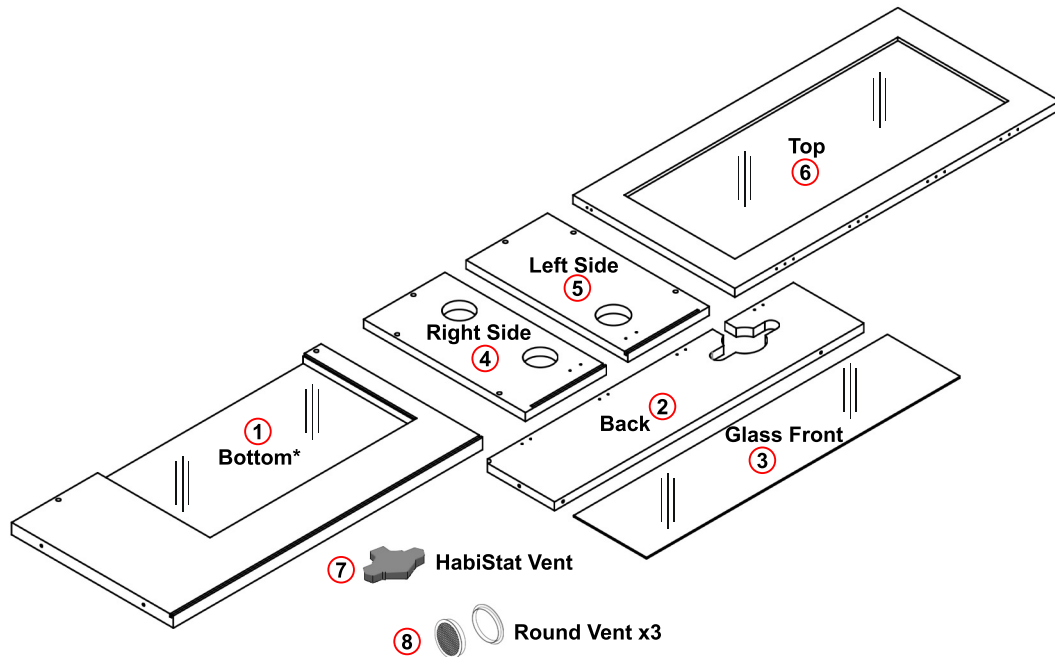

HabiStat Terrainium Assembly Instructions

Thank you for choosing a HabiStat product. Please read the instructions carefully and refer to diagrams before use. Retain all documents for future reference.

* Do not remove black foam insulation from bottom panel