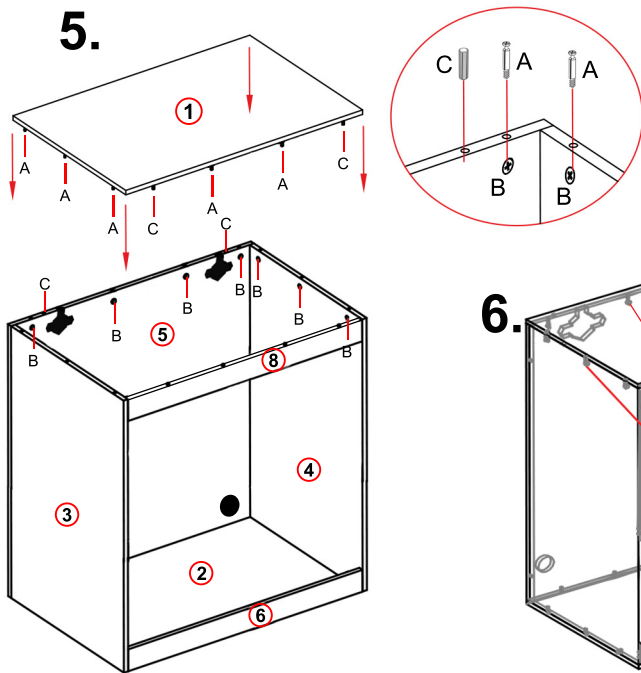

HabiStat

Vivarium

Assembly Instructions

3636

HV3636, HV3636B
91 x 46 x 91cm
36" x 18" x 36"

INFORMATION

Monkfield Nutrition Ltd, Arthur Rickwood Farm, Chatteris Road, Mepal, Ely, Cambridgeshire, CB6 2AZ
www.habistat.com info@habistat.com

5.

6.

7.

8. (Optional)

If you are creating a humid environment we recommend sealing all the joints with a suitable silicone sealant.
*Sold separately

HabiStat Vivarium Assembly Instructions

Thank you for choosing a HabiStat product. Please read the instructions carefully and refer to diagrams before use. Retain all documents for future reference.