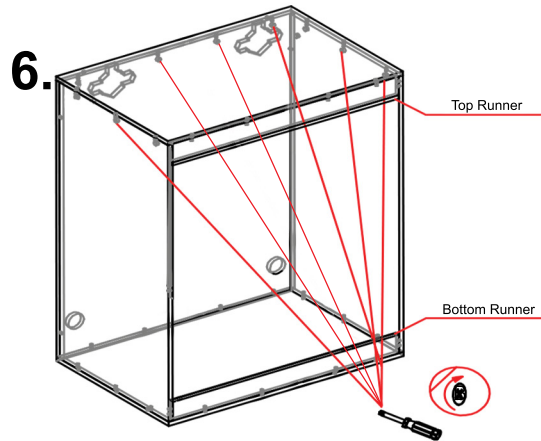

HabiStat

Vivarium

Assembly Instructions

3636

HV3636, HV3636B
91 x 46 x 91cm
36" x 18" x 36"

INFORMATION

Monkfield Nutrition Ltd, Arthur Rickwood Farm, Chatteris Road, Mepal, Ely, Cambridgeshire, CB6 2AZ
www.habistat.com info@habistat.com

5.

6.

7.

8. (Optional)

If you are creating a humid environment we recommend sealing all the joints with a suitable silicone sealant.
*Sold separately

HabiStat Vivarium Assembly Instructions

Thank you for choosing a HabiStat product. Please read the instructions carefully and refer to diagrams before use. Retain all documents for future reference.