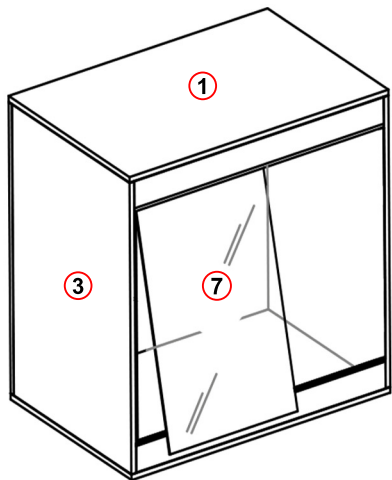

HabiStat

Vivarium

Assembly Instructions

3636

HV3636, HV3636B
91 x 46 x 91cm
36" x 18" x 36"

INFORMATION

Monkfield Nutrition Ltd, Arthur Rickwood Farm, Chatteris Road, Mepal, Ely, Cambridgeshire, CB6 2AZ
www.habistat.com info@habistat.com

5.

6.

7.

8. (Optional)

If you are creating a humid environment we recommend sealing all the joints with a suitable silicone sealant.
*Sold separately