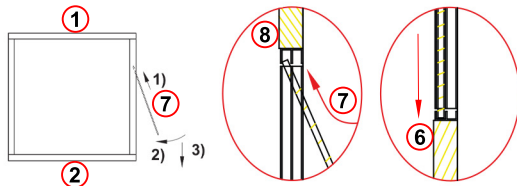

HabiStat

Vivarium

Assembly Instructions

3636

HV3636, HV3636B
91 x 46 x 91cm
36" x 18" x 36"

INFORMATION

Monkfield Nutrition Ltd, Arthur Rickwood Farm, Chatteris Road, Mepal, Ely, Cambridgeshire, CB6 2AZ
www.habistat.com info@habistat.com

5.

6.

7.

8. (Optional)

If you are creating a humid environment we recommend sealing all the joints with a suitable silicone sealant.
*Sold separately