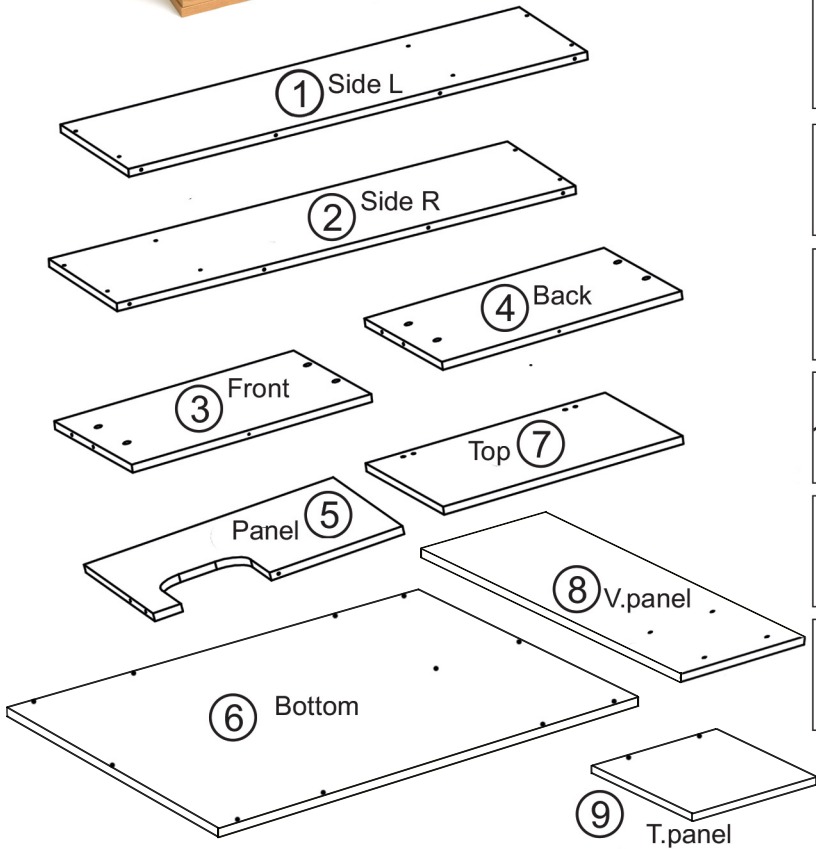

HabiStat

Tortoise Table Assembly Instructions

Thank you for choosing a HabiStat Tortoise Table. Please read the instructions carefully and refer to diagrams before use. Retain all documents for future reference.

*Part K, HabiStat Heat Mat sold separately.