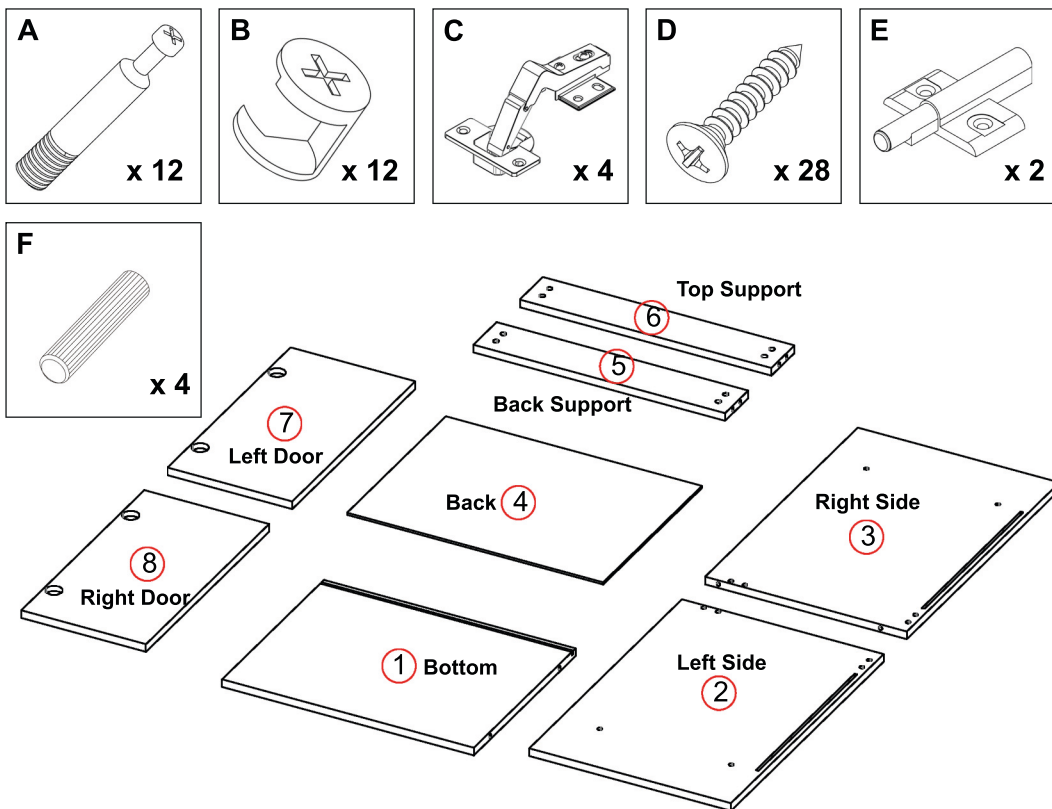

HabiStat Cabinet Assembly Instructions

Thank you for choosing a HabiStat product. Please read the instructions carefully and refer to diagrams before use. Retain all documents for future reference.

1.

2.

3.

4.